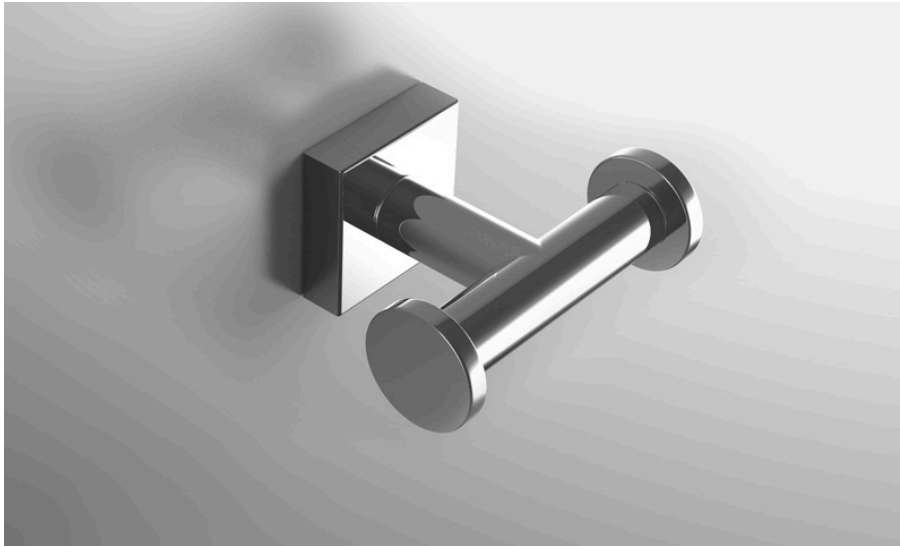

neelnox

LET
THERE
BE **DESIGN.**

FEATURES

- Premium 304 Grade Stainless Steel
- Solid Mount Construction
- Concealed Installation Hardware
- State of the nav wall anchors included for installation on Dry wall or Tile

COLLECTION NAVIGATOR

ROBE HOOK

Model	Product	Finishes Available
NAV-RHD1	Robe Hook	Polished (-P) Brushed (-B) Black (-BLK) White (-WHT) Oil Rubbed Bronze (-ORB)

Specified Model: _____

Finish Detail: _____